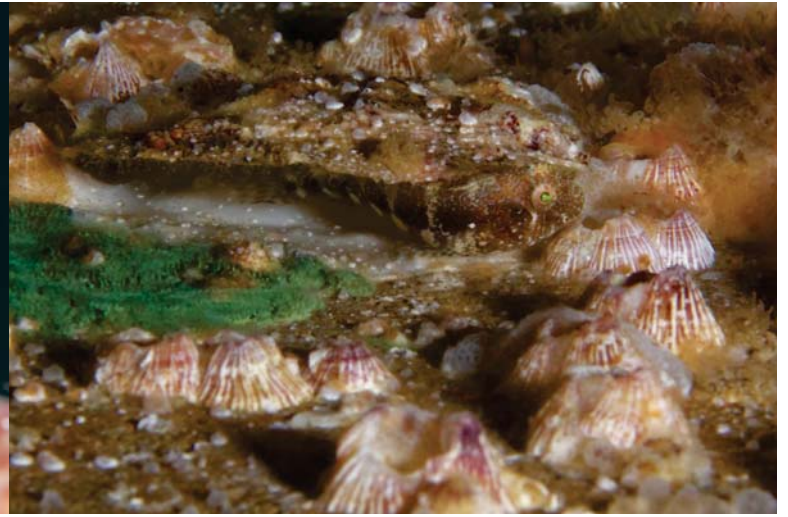

Image Field